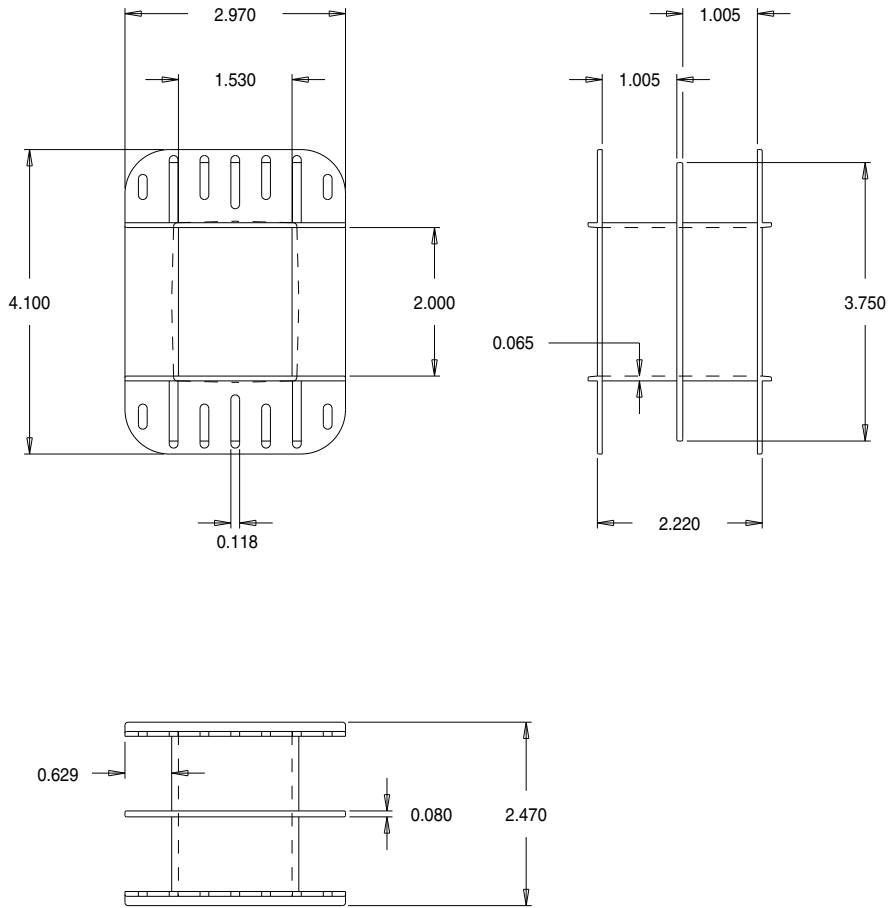

Part No. L01400
120 x 2 Double Section 'L' Range Bobbin

Dimensions in inches.

Issue 1